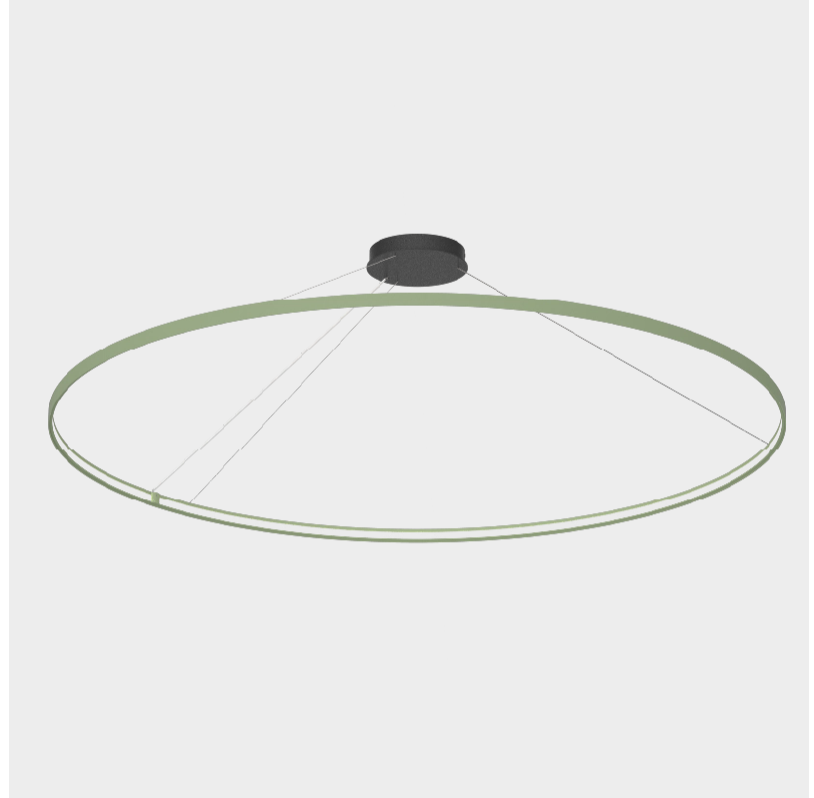

PROJECT
TYPE
SPECIFIER
QUANTITY
DATE

GLORIOUS SILHOUETTE SUSPENSION

A3001047-

PROJECT	_____
TYPE	_____
SPECIFIER	_____
QUANTITY	_____
DATE	_____

GLORIOUS SILHOUETTE COLOR FINISH CHART

PROJECT _____

TYPE _____