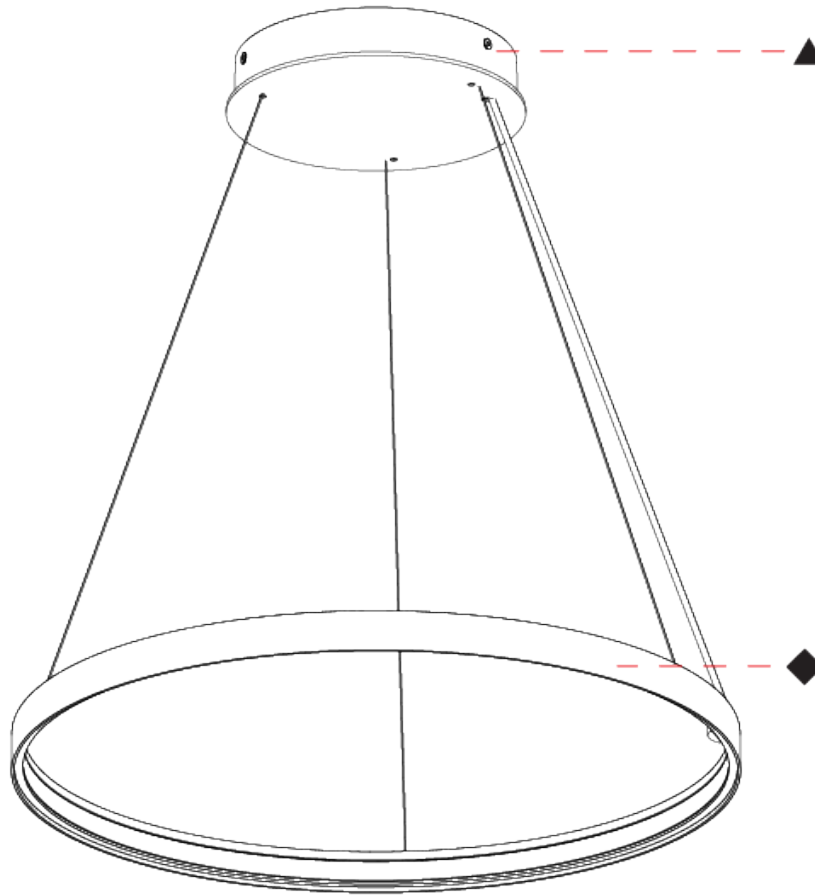

GLORIOUS SILHOUETTE SUSPENSION

A3001043-

PROJECT	_____
TYPE	_____
SPECIFIER	_____
QUANTITY	_____
DATE	_____

A