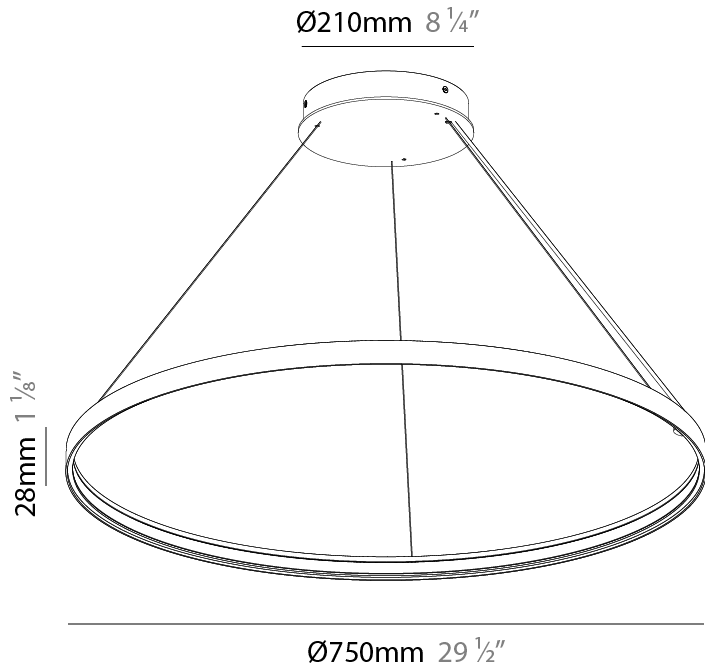

GENERAL

Series: Glorious Silhouette
Partner: Prolicht
Division: Architectural
Installation: Suspension
Product Type: Pendant
Mounting Location: Ceiling
Light Distribution: Direct

PHYSICAL

Shape: Round
Diameter (mm): 750
Diameter (in): 29 1/2
Height (mm): 28
Height (in): 1 1/8
Max. Overall Height (mm): 4028
Max. Overall Height (in): 158 9/16
Weight (kg): 1.0
Diffuser: PMMA - Opal
Fixture Finish: SSR / BKV / CWI / CRY / HAB / UFT / ITA / RUA / FTG / MYG / LOD / PUS / FRO / FUP / KIA / POP / BLS / SPG / MEY / GOH / CHC / COM / ABZ / JAG / OBR / MOS / ROR
Accent Finish: CHR / BLK
Fixture Material: PMMA / Aluminum
Cable Details: 4000mm / 157 1/2" Cable - Black or Chrome

ELECTRICAL

Lamp Type: LED (Zhaga Standard)
Input Wattage (W): 31
Total Output Wattage (W): 28.2
Dimming: Non-Dimming / 0-10V Dimming / Phase Dimming / DALI Dimming / MATTER Dimming
Driver Included: Yes
Driver Location: Integrated
Driver Type: Constant Current - Universal
Driver Class: Class 2
Input Voltage (V): 120 - 277
Constant Current (MA): 1166mA

LED

Color Temperature (°K): 2700 / 3000
Max. Delivered Lumen (lm): 1707 / 1788
Nominal Lumen (lm): 2943 / 3083
CRI: >80 CRI
Lamp Life (hrs): 50000

OPTICAL

RATINGS AND CERTIFICATIONS

Certified By: Certified for North American Standards
IP rating: IP20

PROJECT	_____
TYPE	_____
SPECIFIER	_____
QUANTITY	_____
DATE	_____