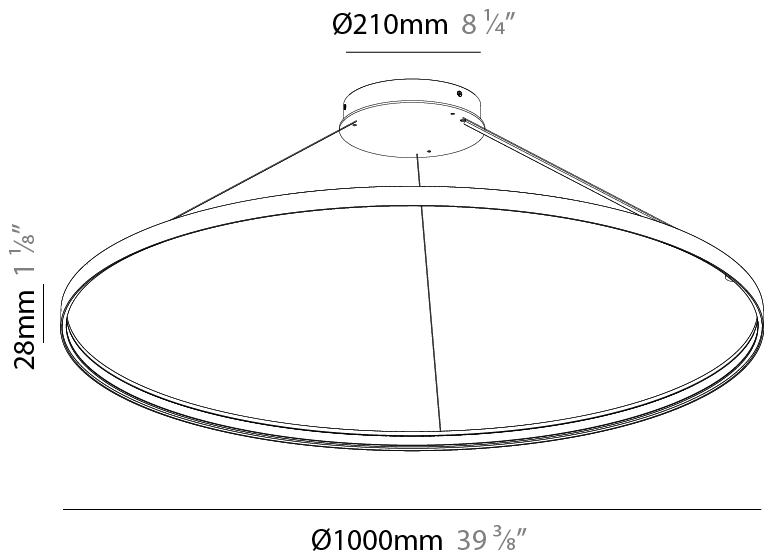

GENERAL

Series: Glorious Silhouette
Partner: Prolicht
Division: Architectural
Installation: Suspension
Product Type: Pendant
Mounting Location: Ceiling
Light Distribution: Direct

PHYSICAL

Shape: Round
Diameter (mm): 1000
Diameter (in): 39 ³/₈
Height (mm): 28
Height (in): 1 ¹/₈
Max. Overall Height (mm): 4028
Max. Overall Height (in): 158 ³/₁₆
Weight (kg): 1.0
Diffuser: PMMA - Opal
Fixture Finish: SSR / BKV / CWI / CRY / HAB / UFT / ITA / RUA / FTG / MYG / LOD / PUS / FRO / KIA / POP / BLS / SPG / MEY / GOH / CHC / COM / ABZ / JAG / OBR / MOS / ROR
Accent Finish: CHR / BLK
Fixture Material: PMMA / Aluminum
Cable Details: 4000mm / 157 1/2" Cable - Black or Chrome

ELECTRICAL

Lamp Type: LED (Zhaga Standard)
Input Wattage (W): 41
Total Output Wattage (W): 37.3
Dimming: Non-Dimming / 0-10V Dimming / Phase Dimming / DALI Dimming / MATTER Dimming
Driver Included: Yes
Driver Location: Integrated
Driver Type: Constant Current - Universal
Driver Class: Class 2
Input Voltage (V): 120 - 277
Constant Current (MA): 1550mA

LED

Color Temperature (°K): 2700 / 3000
Max. Delivered Lumen (lm): 2771 / 2379
Nominal Lumen (lm): 3916 / 4102
CRI: >80 CRI
Lamp Life (hrs): 50000

OPTICAL

RATINGS AND CERTIFICATIONS

Certified By: Certified for North American Standards
IP rating: IP20